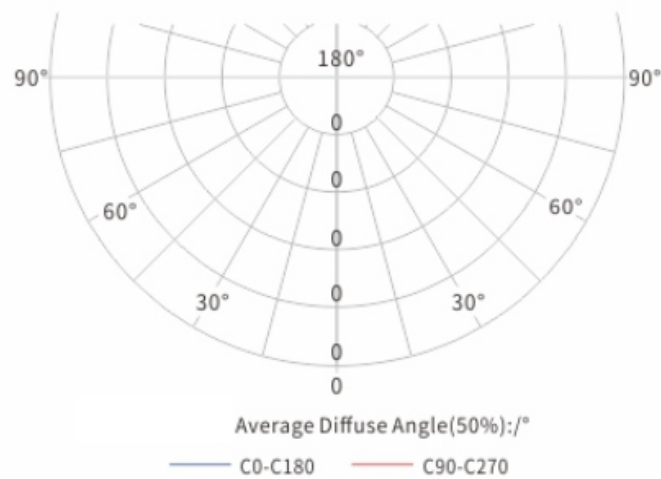

### Specifications

Model:	ST-XX-DC408-3000	Power:	/
Light Source:	/	Input Voltage:	/
Colour Rendering Index:	/	Main Material:	Aluminium+PC
Driver:	/	Installation Method:	Pre-embedded
Luminaire Luminous Flux:	/	Luminous Efficiency:	Lumen/W
Structure:	Fixed	Beam Angle:	—
IP Rating:	IP 20	Colour Temperature:	—
Dimensions:	L:2000mm W:20mm	Cutout:	—
Insulation Class:	/	Optics Accessories:	—
Illustrate:	Applied to ceiling corner line,arc structure,oblique lighting slot.		
Intelligent Control:			
Finish:	<input type="checkbox"/> WH		

### Photometric and Luminous Intensity Distribution Curve

H(m)	E0(lx)	Dh/Dv_B(m)	S_B(sq.m)	Eav_B(lx)
1.0	/	/	0.1	/
2.0	/	/	0.5	/
3.0	/	/	1.1	/
4.0	/	/	1.9	/
5.0	/	/	3.0	/

LED